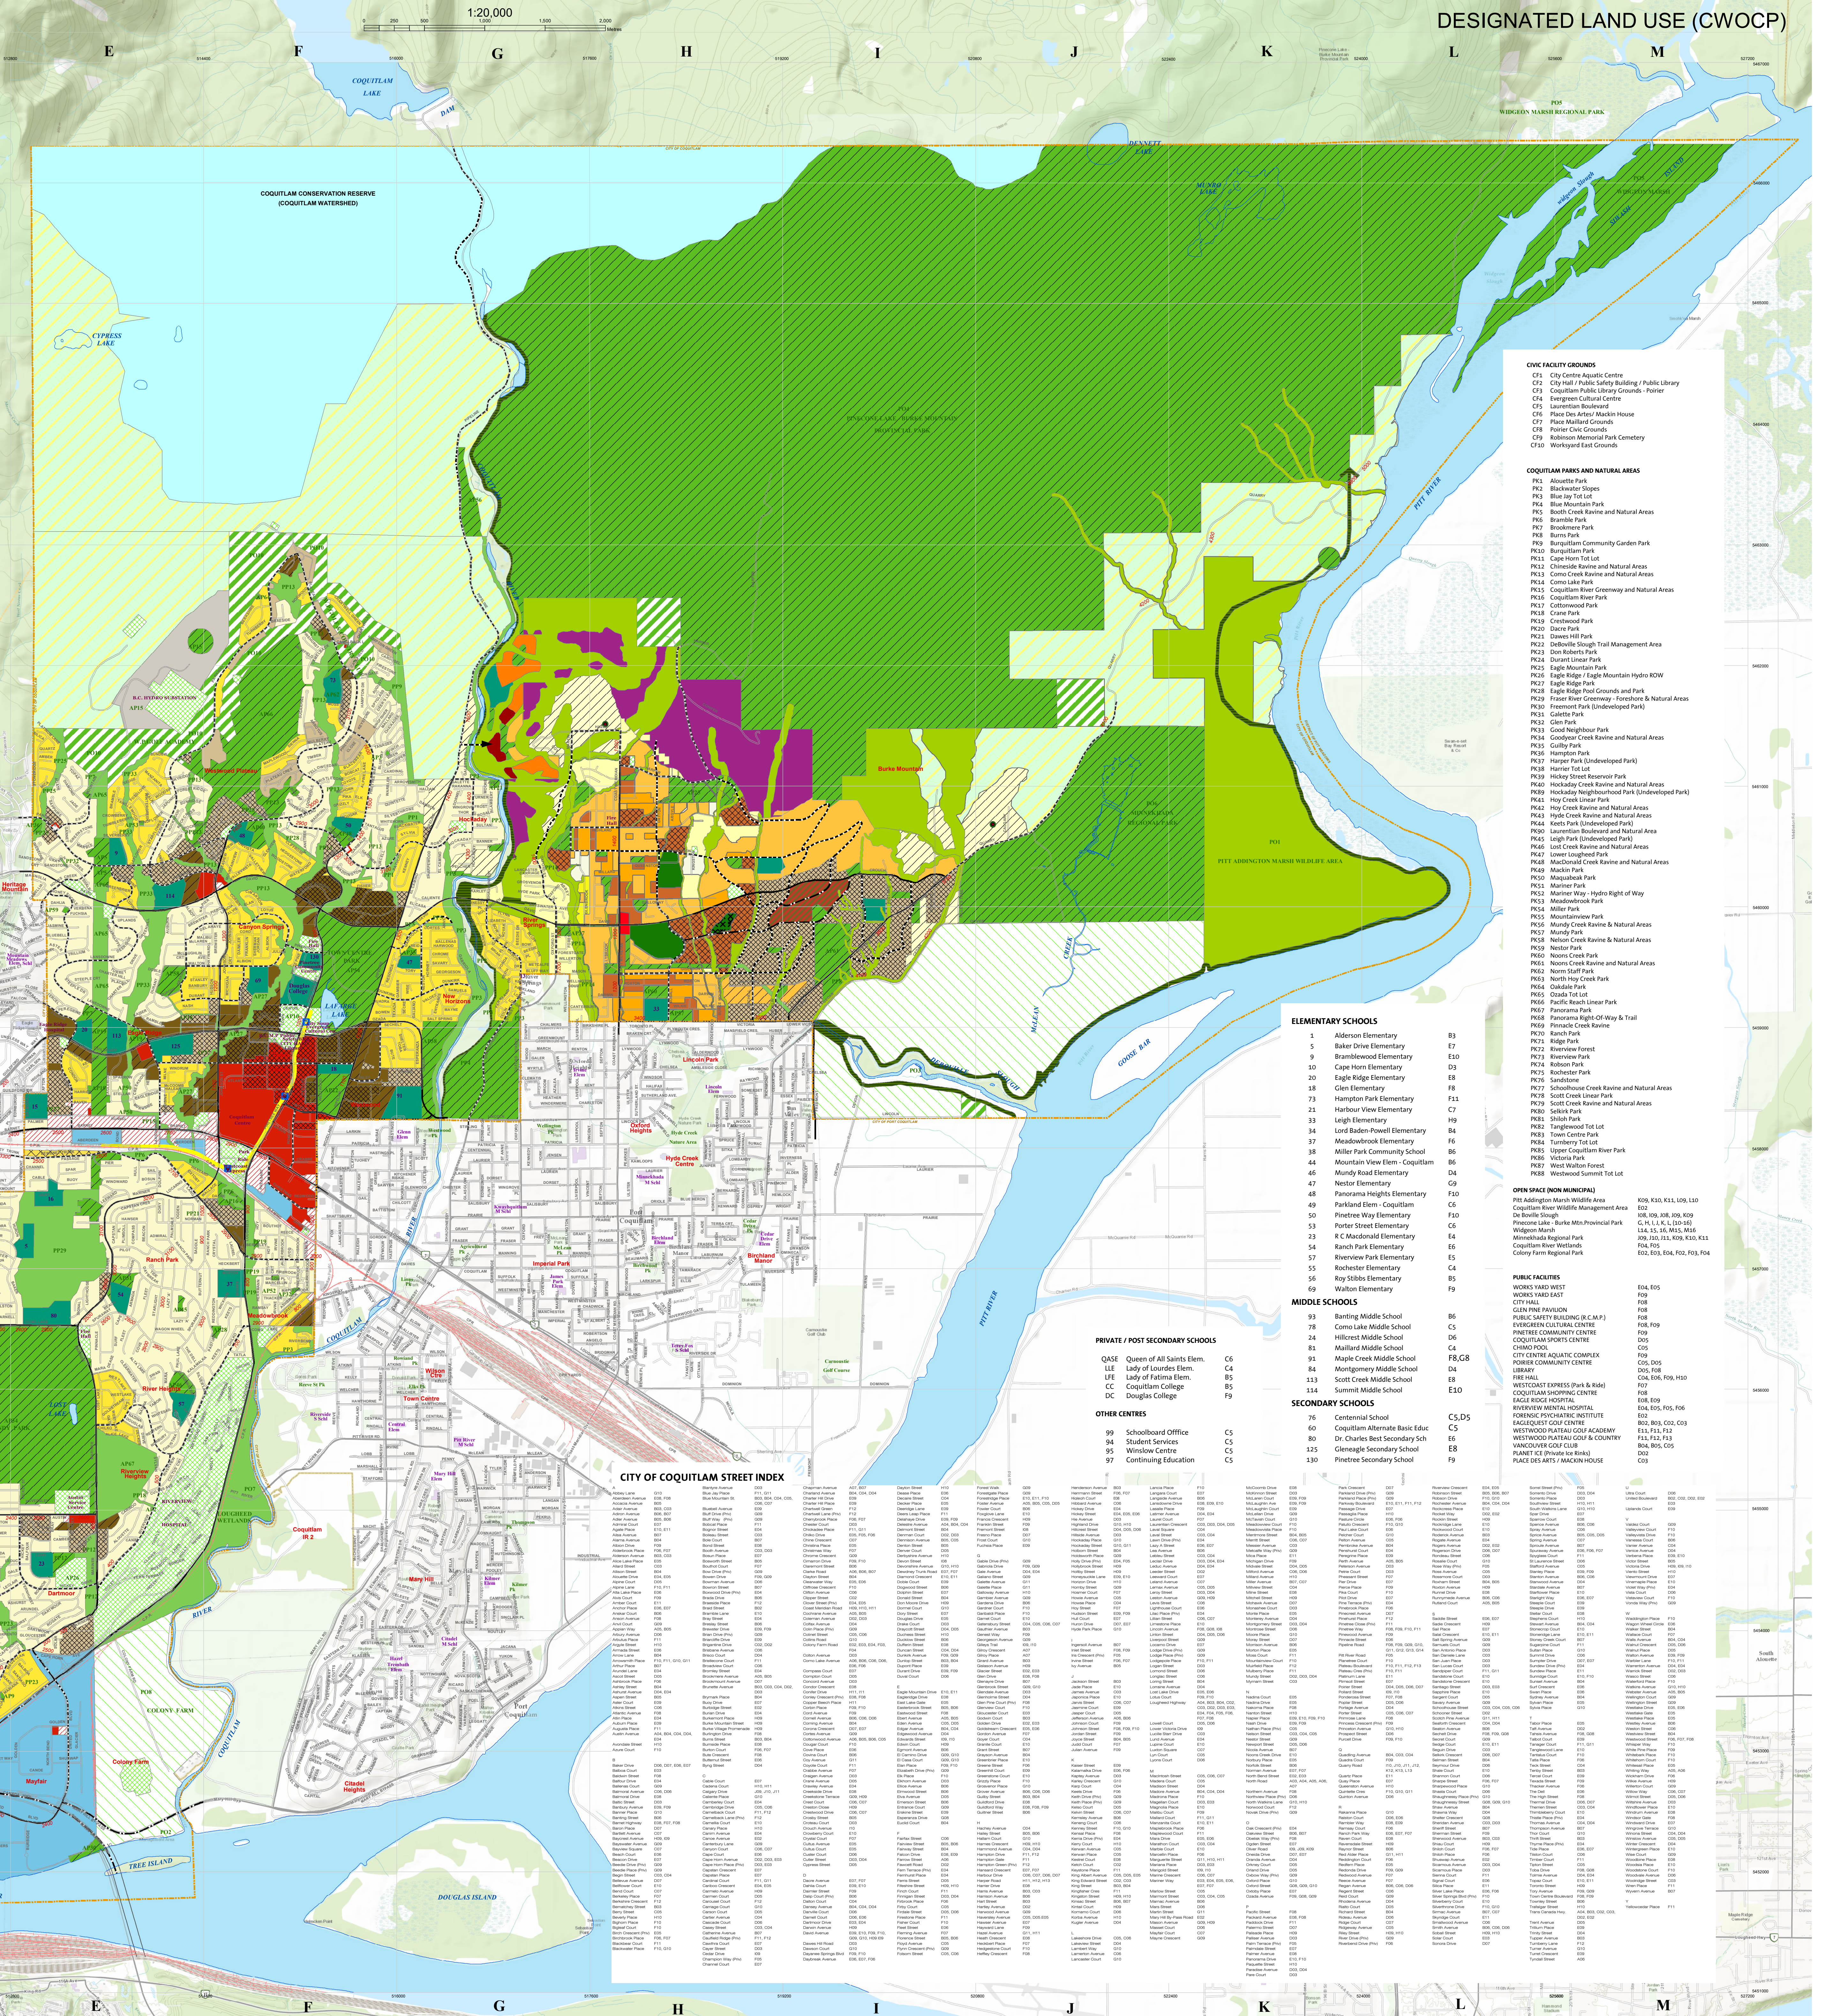

LEGEND

- Roads
- Railways
- Watercourse
- Municipal Boundary
- Coquitlam Boundary

COORDINATE SYSTEM - UNIVERSAL TRANSVERSE MERCATOR NAD 1983 UTM Zone 18N